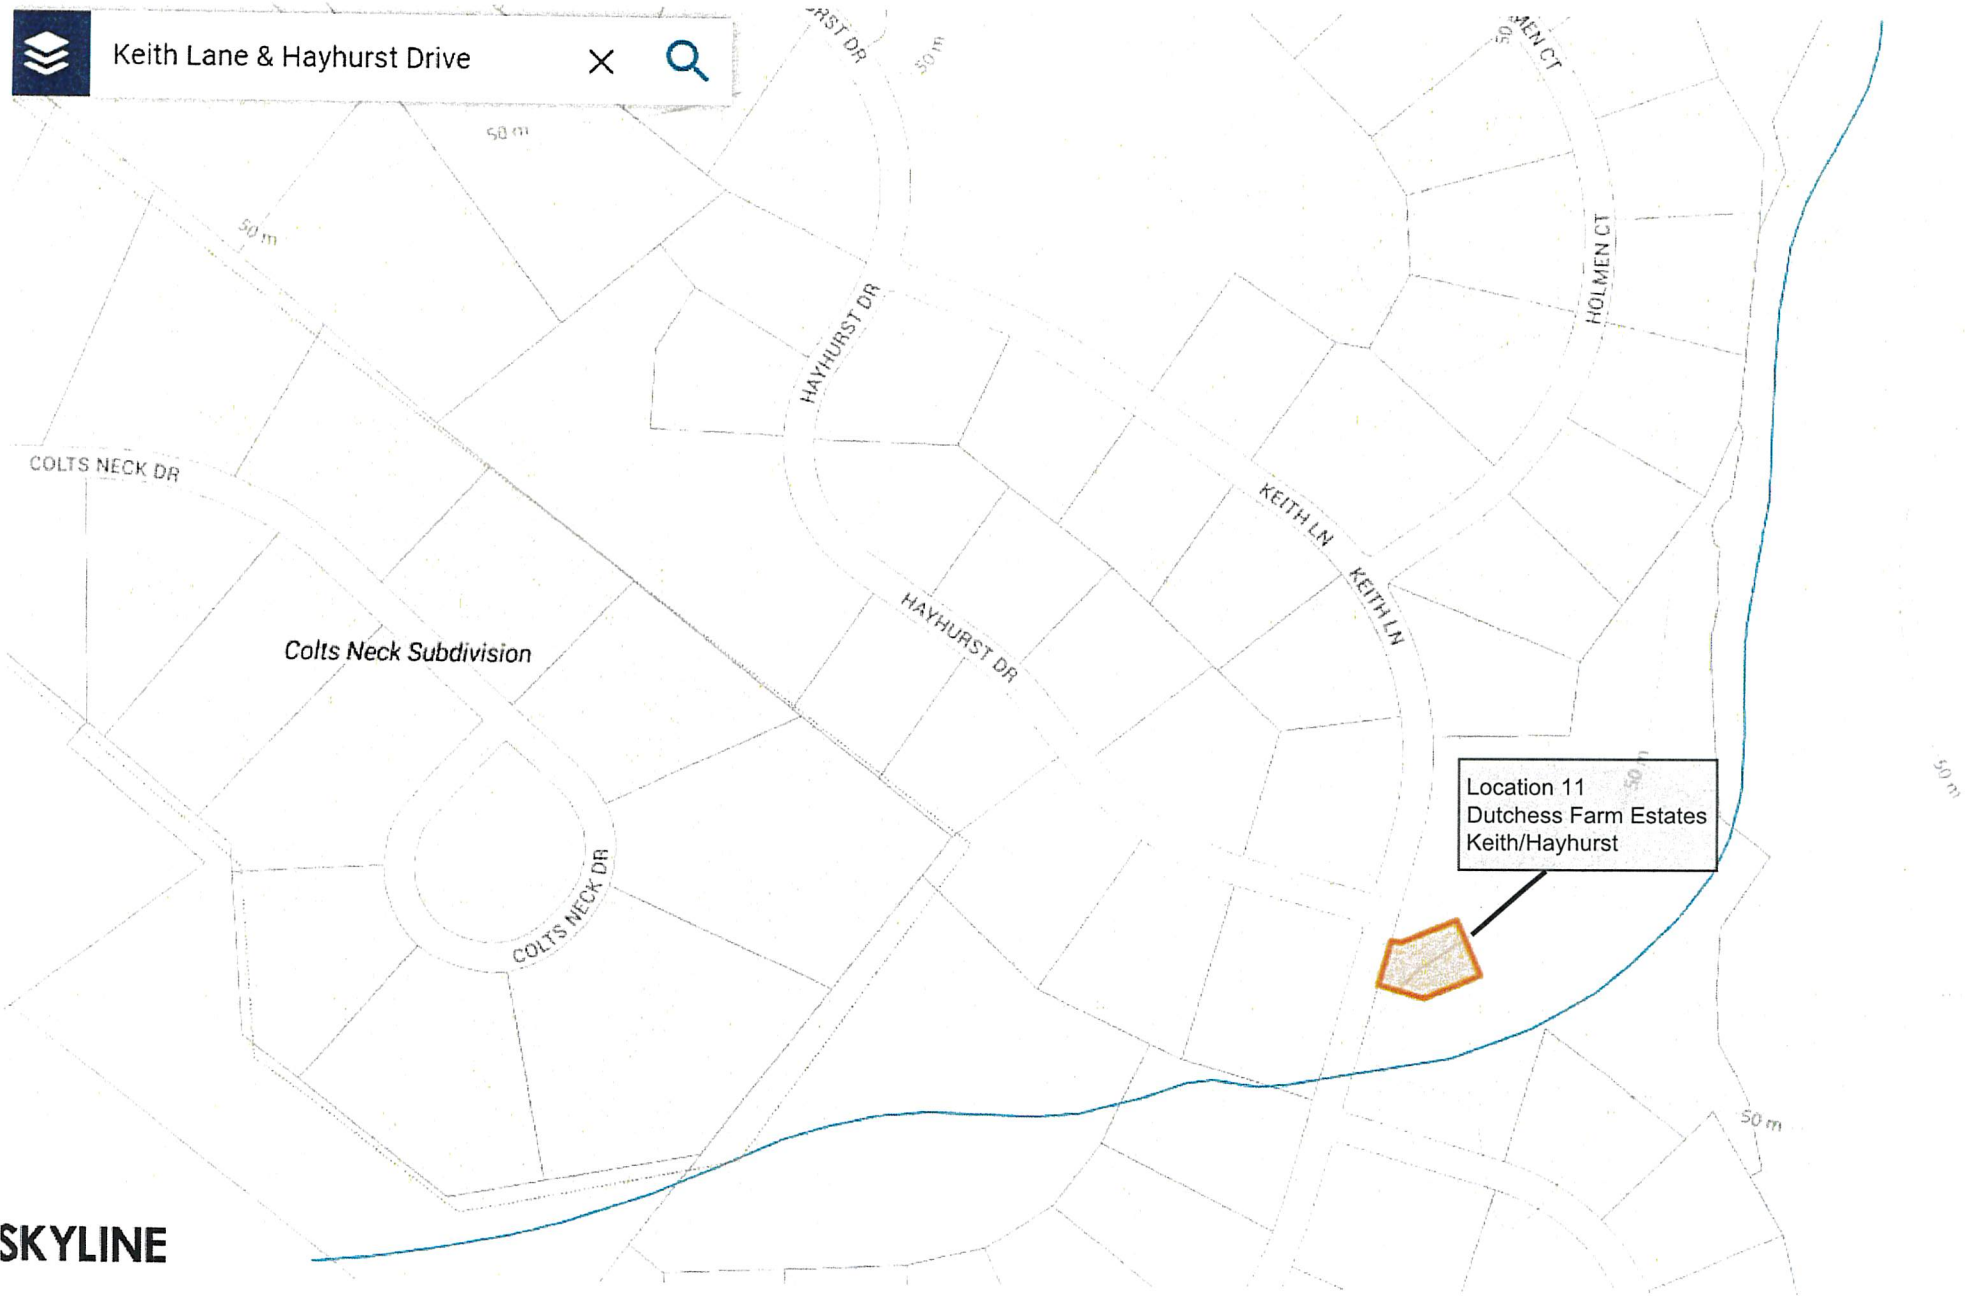

Location 1  
UMT TWP BUILDING

Location 2 Bike Path

Location 5

ve

Sylorsville Road

**Location 5**  
**Heritage Hills Treatment Plant**

**Location 6**  
**Streetscape, Rt. 532**

Streetscape Project  
Rt. 532, Washington Crossing, PA

**Location 7  
TWP LAND 18 AC**

Location 8  
FEMA LOT

Overlook Avenue

Riverview Ave

Park Place

962 River Road

Location 9  
962 River Road

SKYLINE

925 Creamery Road

Location 10  
Enclave  
925 Creamery Road

SKYLINE

Keith Lane & Hayhurst Drive

Colts Neck Subdivision

Location 11  
Dutchess Farm Estates  
Keith/Hayhurst

SKYLINE

No Mow Swales  
Lookout Park