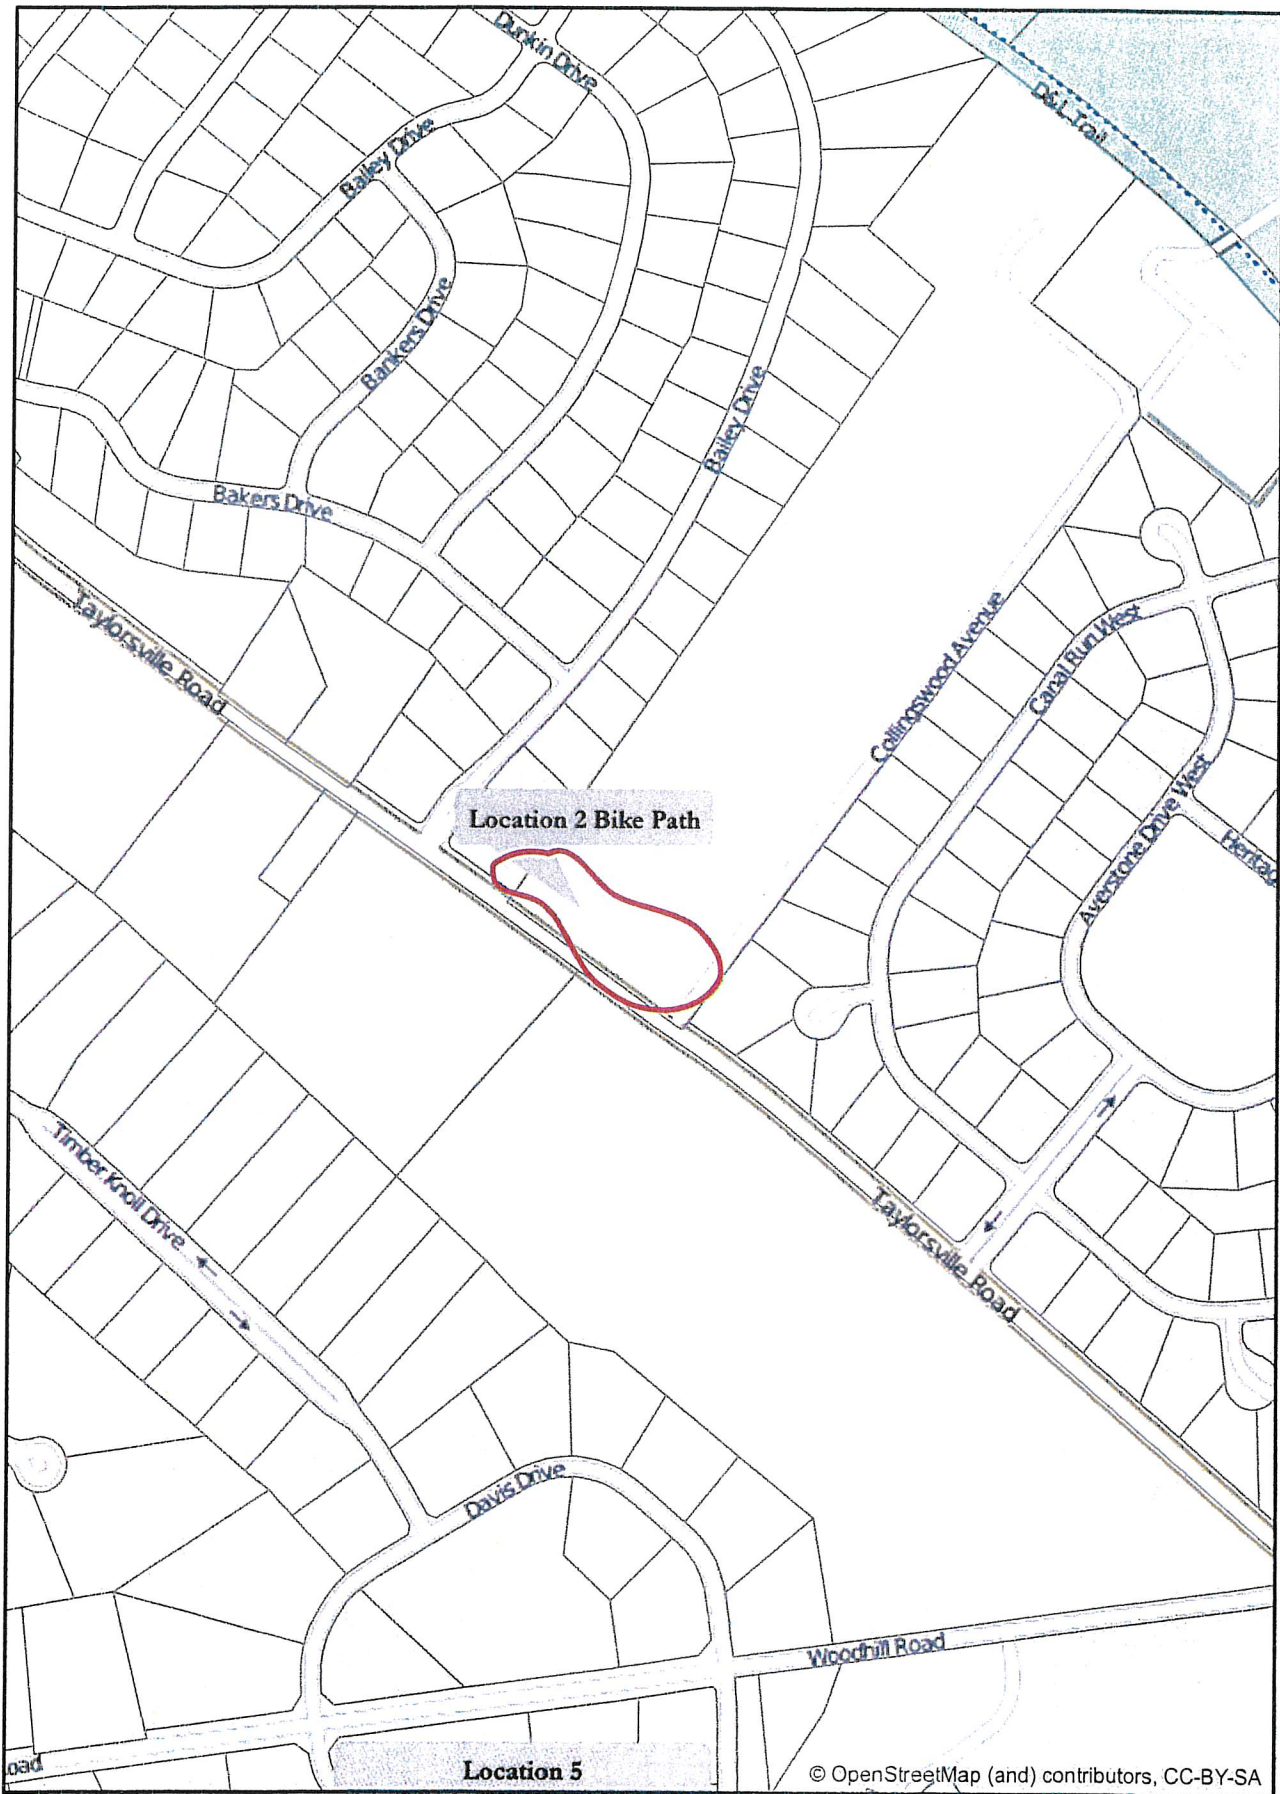

# UPPER MAKEFIELD TOWNSHIP

**Legend**

**Landmarks**

Name

-  Bowman Hill Tower
-  David Library of the American Revolution
-  Mericho National Golf Course
-  Makefield Friends Meetinghouse
-  Makefield Yardley Cemetery
-  Sol Feinstone Elementary School
-  UM Fire (CO 71)
-  UM Police
-  UM Township Building
-  Washington Crossing United Methodist Church
-  State Highways

Location 1  
UMT TWP BUILDING

Location 2 Bike Path

Location 5

ve

Sylorsville Road

**Location 5**  
**Heritage Hills Treatment Plant**

**Location 6**  
**Streetscape, Rt. 532**

Streetscape Project  
Rt. 532, Washington Crossing, PA

**Location 7  
TWP LAND 18 AC**

Location 8  
FEMA LOT

Overlook Avenue

Riverview Ave

Park Place

962 River Road

Location 9  
962 River Road

SKYLINE

925 Creamery Road

Location 10  
Enclave  
925 Creamery Road

SKYLINE

Keith Lane & Hayhurst Drive

Colts Neck Subdivision

Location 11  
Dutchess Farm Estates  
Keith/Hayhurst

SKYLINE

No Mow Swales  
Lookout Park