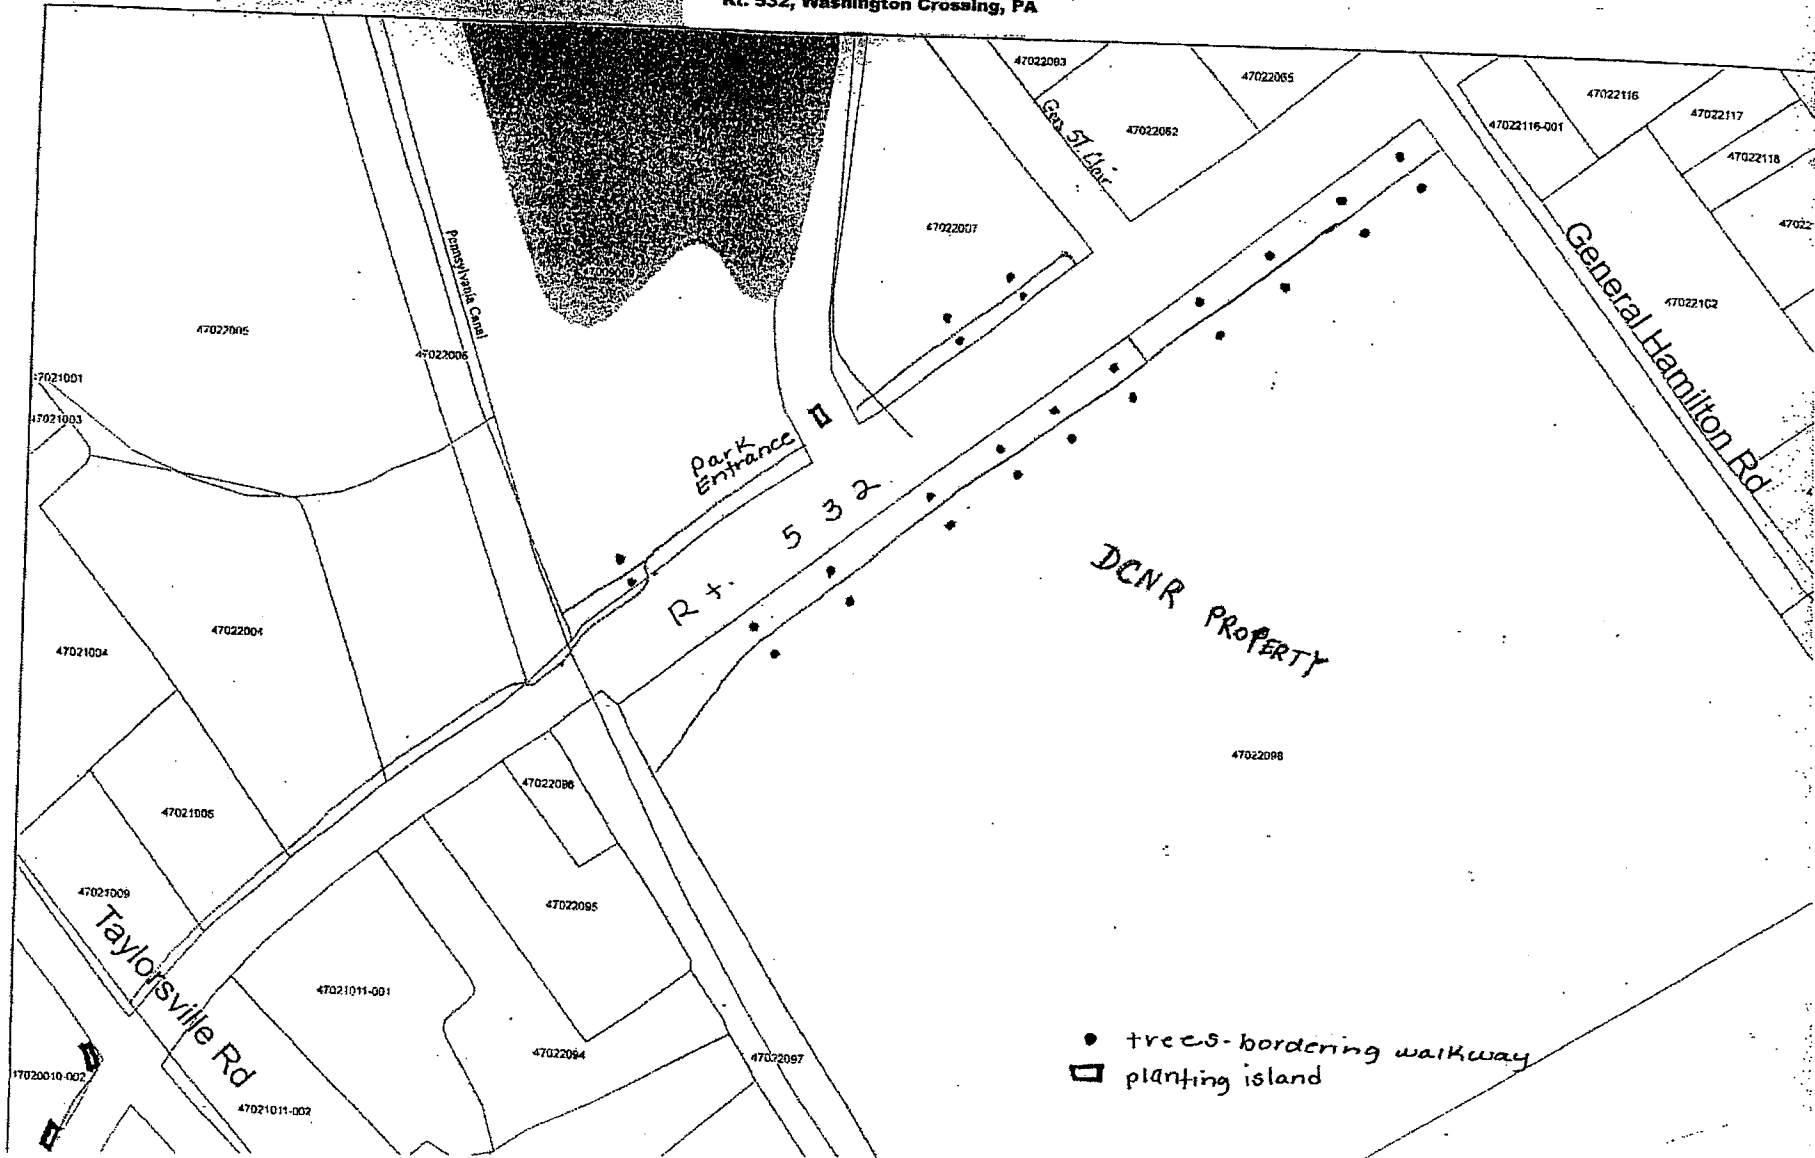

Location 1  
UMT TWP BUILDING

Location 2 Bike Path

Location 5

ve

Sylorsville Road

**Location 5**  
**Heritage Hills Treatment Plant**

**Location 6**  
**Streetscape, Rt. 532**

Streetscape Project  
Rt. 532, Washington Crossing, PA

**Location 7  
TWP LAND 18 AC**

Location 8  
FEMA LOT

Overlook Avenue

Riverview Ave

Park Place

962 River Road

Location 9  
962 River Road

SKYLINE