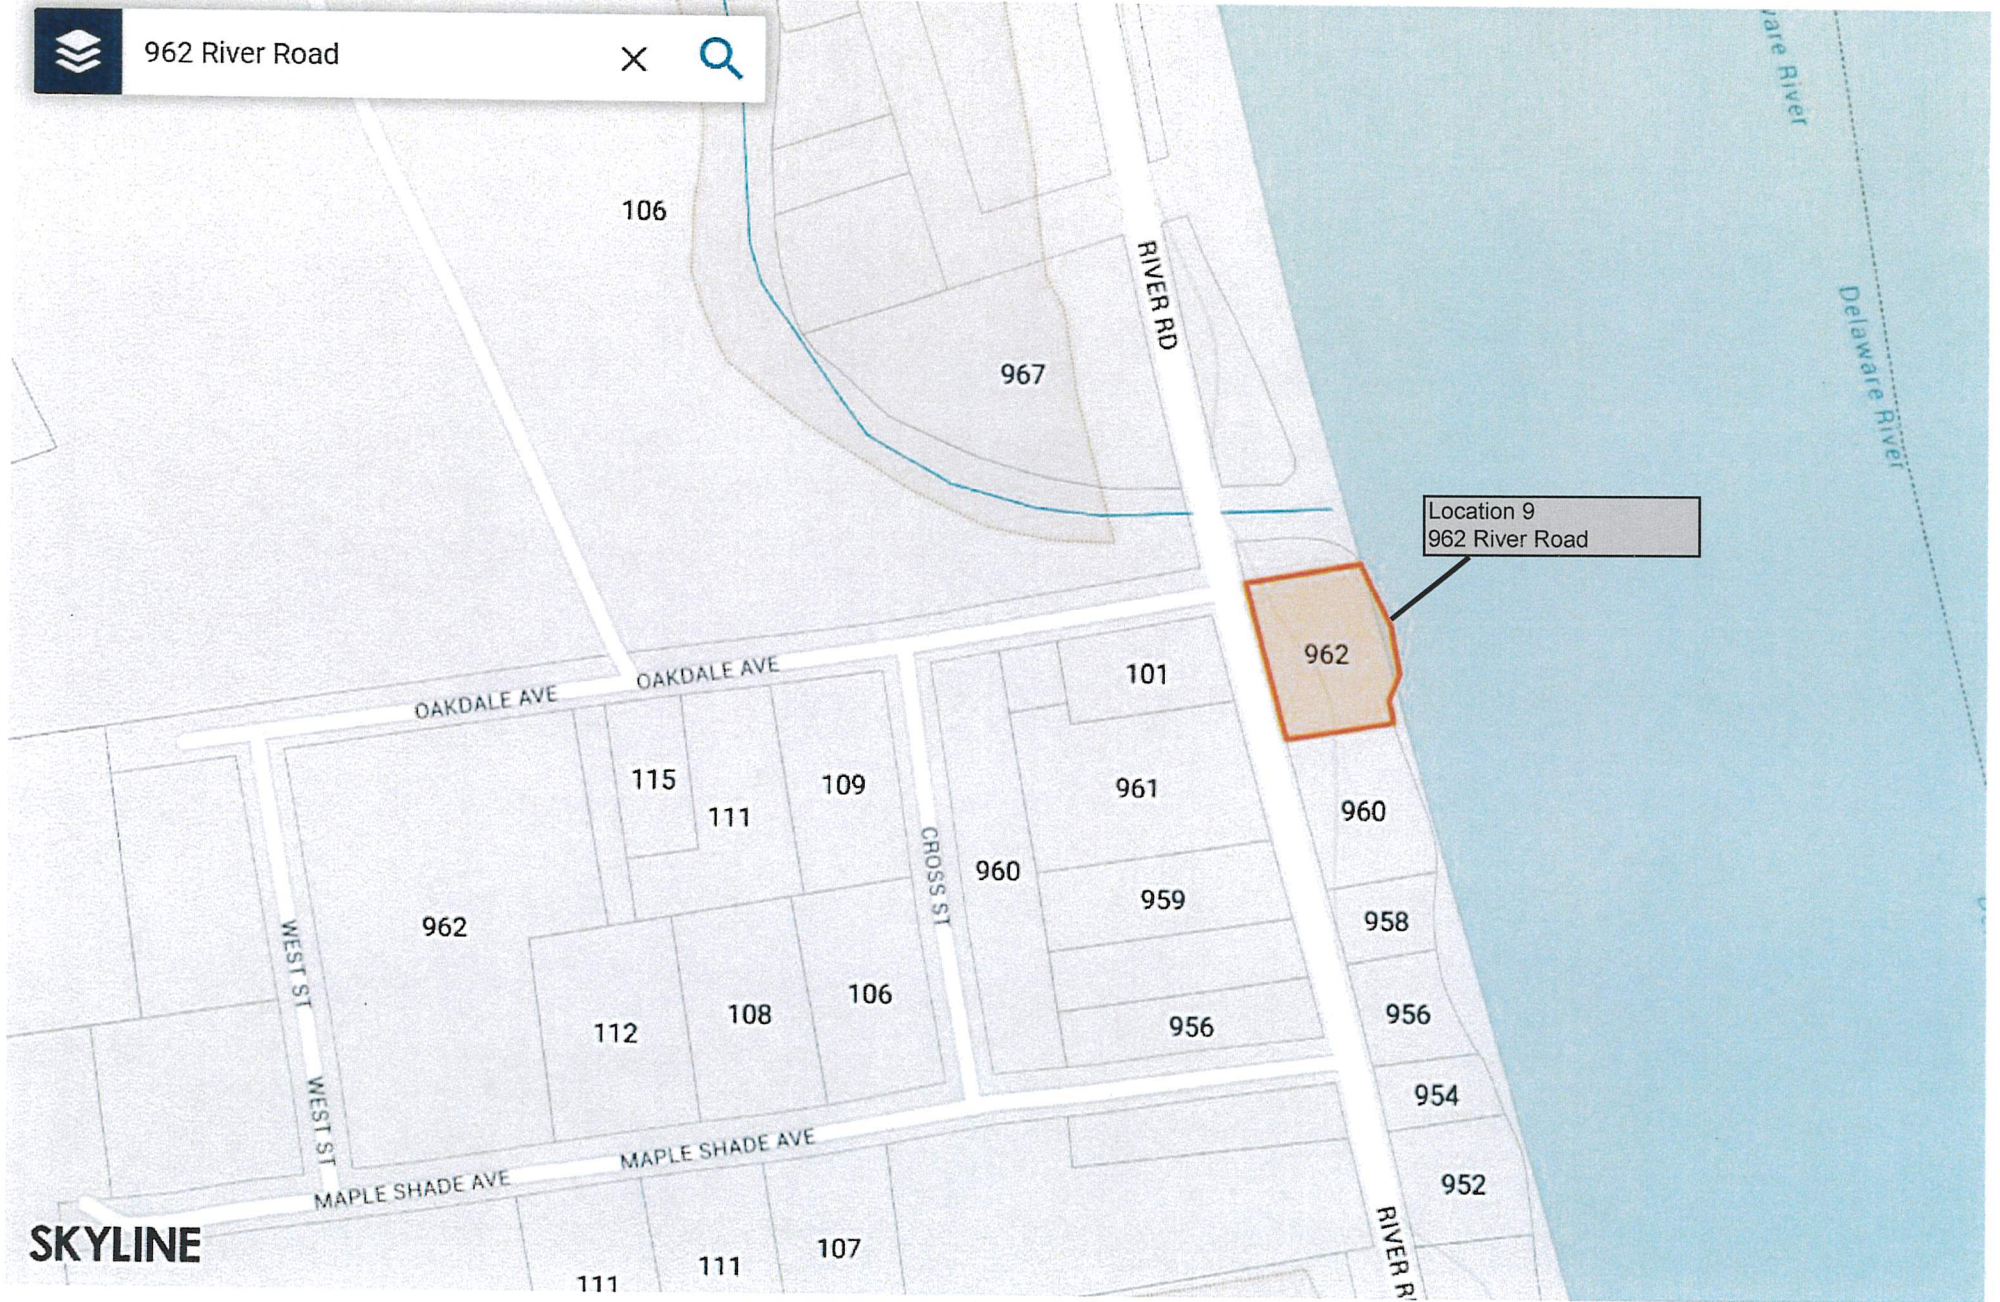

Location 1  
UMT TWP BUILDING

Location 2 Bike Path

Location 5

ve

Sylorsville Road

**Location 5**  
**Heritage Hills Treatment Plant**

**Location 6**  
**Streetscape, Rt. 532**

Streetscape Project  
Rt. 532, Washington Crossing, PA

**Location 7  
TWP LAND 18 AC**

Location 8  
FEMA LOT

Overlook Avenue

Riverview Ave

Park Place

962 River Road

Location 9  
962 River Road

SKYLINE

925 Creamery Road

Location 10  
Enclave  
925 Creamery Road

SKYLINE

Keith Lane & Hayhurst Drive

Colts Neck Subdivision

Location 11  
Dutchess Farm Estates  
Keith/Hayhurst

SKYLINE

No Mow Swales  
Lookout Park