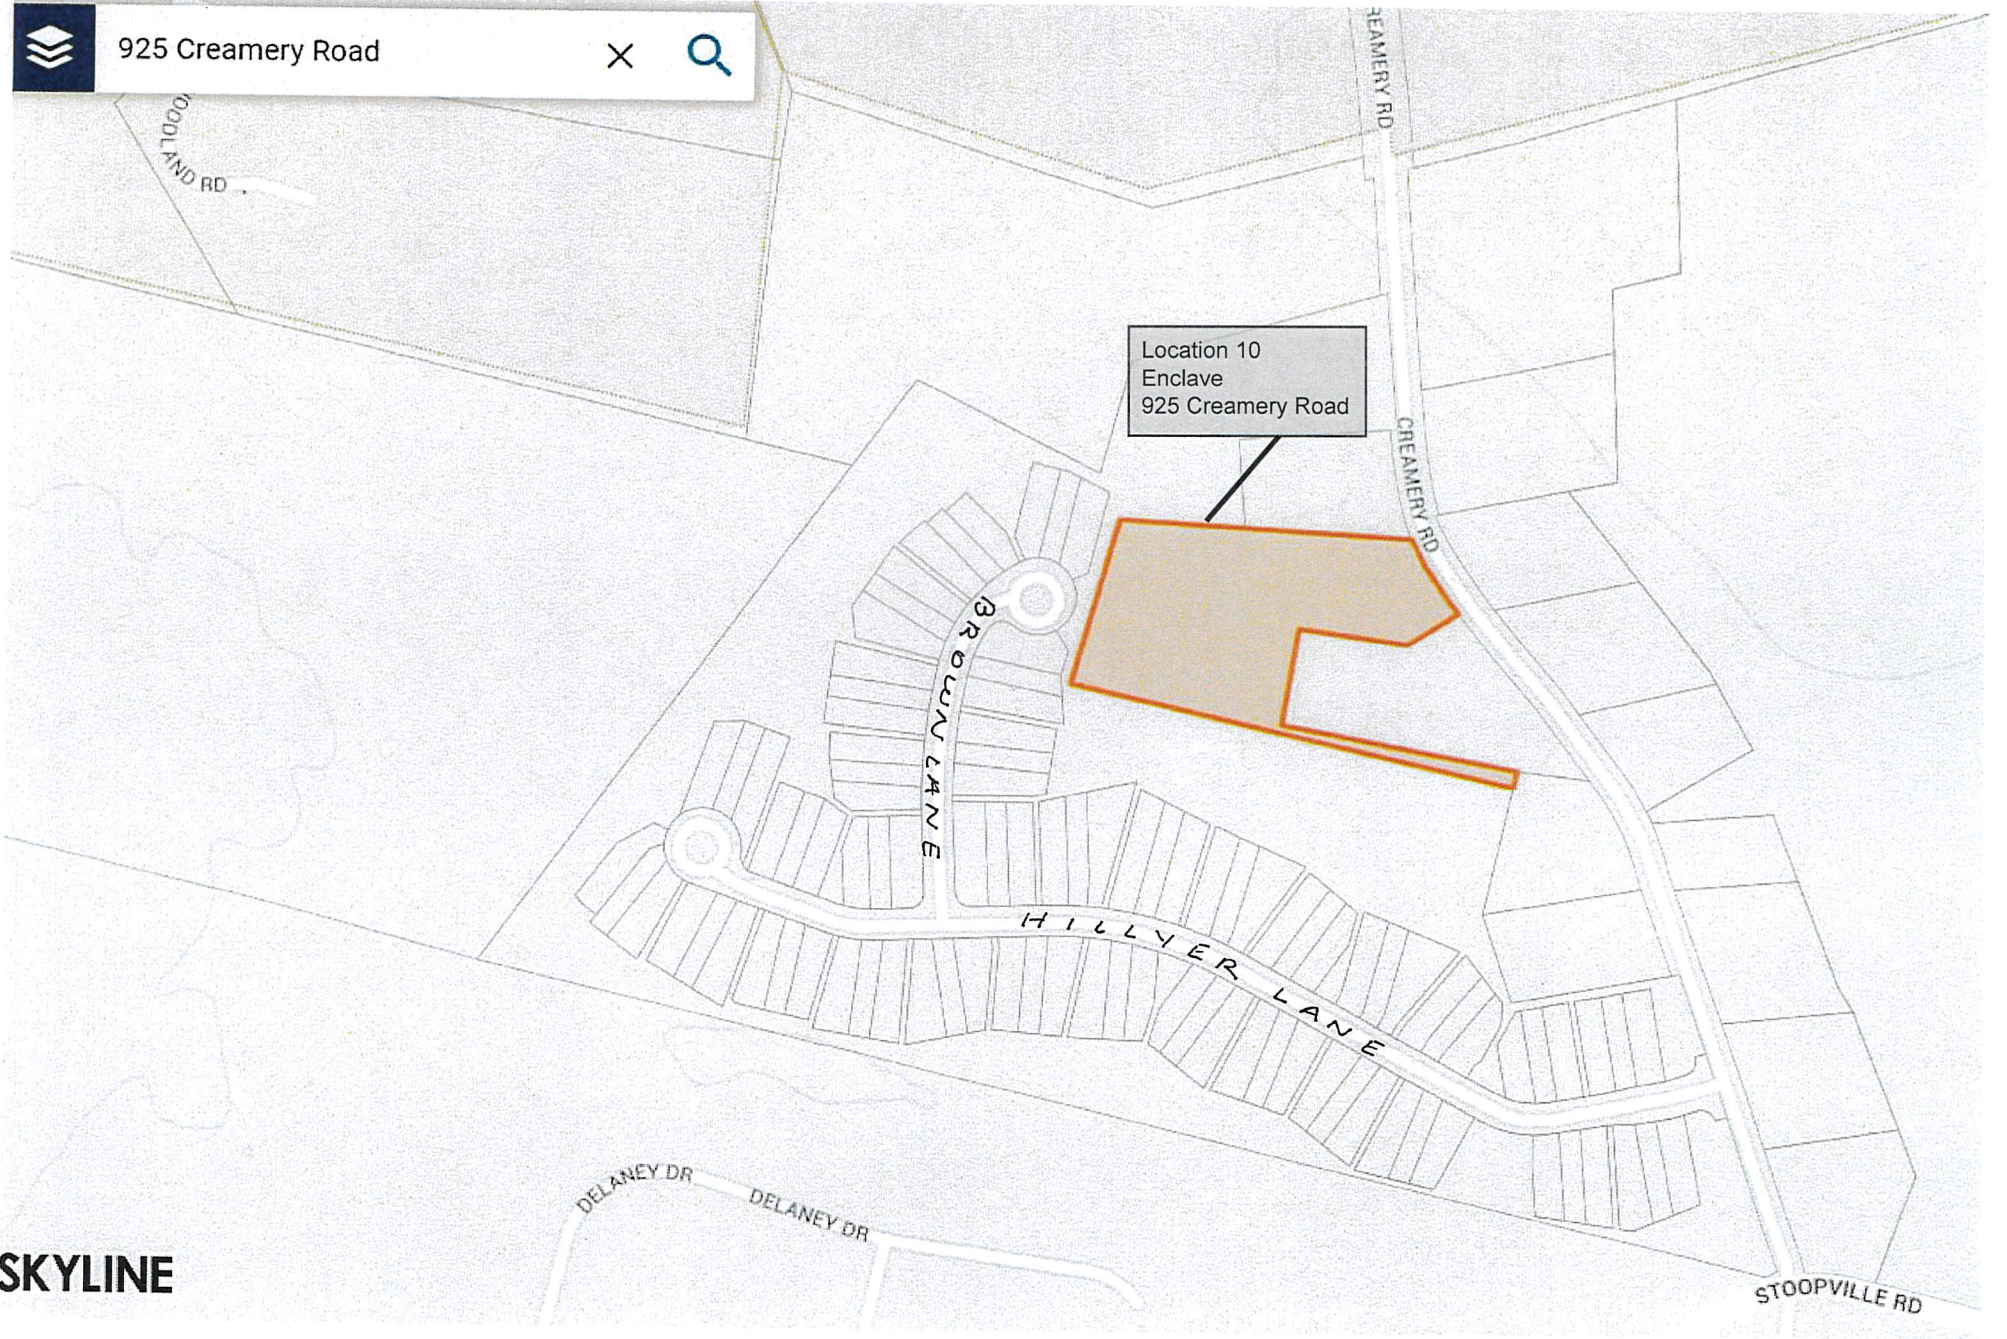

Location 1  
UMT TWP BUILDING

Location 2 Bike Path

Location 5

ve

Sylorsville Road

**Location 5**  
**Heritage Hills Treatment Plant**

**Location 6**  
**Streetscape, Rt. 532**

Streetscape Project  
Rt. 532, Washington Crossing, PA

**Location 7  
TWP LAND 18 AC**

Location 8  
FEMA LOT

Overlook Avenue

Riverview Ave

Park Place

962 River Road

Location 9  
962 River Road

SKYLINE

925 Creamery Road

Location 10  
Enclave  
925 Creamery Road

SKYLINE

Keith Lane & Hayhurst Drive

Colts Neck Subdivision

Location 11  
Dutchess Farm Estates  
Keith/Hayhurst

SKYLINE

No Mow Swales  
Lookout Park

• MOW ONE PASS ONLY  
ADJACENT TO WALKWAY  
PROVIDE ONE PASS WALKWAY TO BLEACHERS  
**Lookout Park**  
SWALE AREAS TO BE "NO MOW"  
SECTIONS