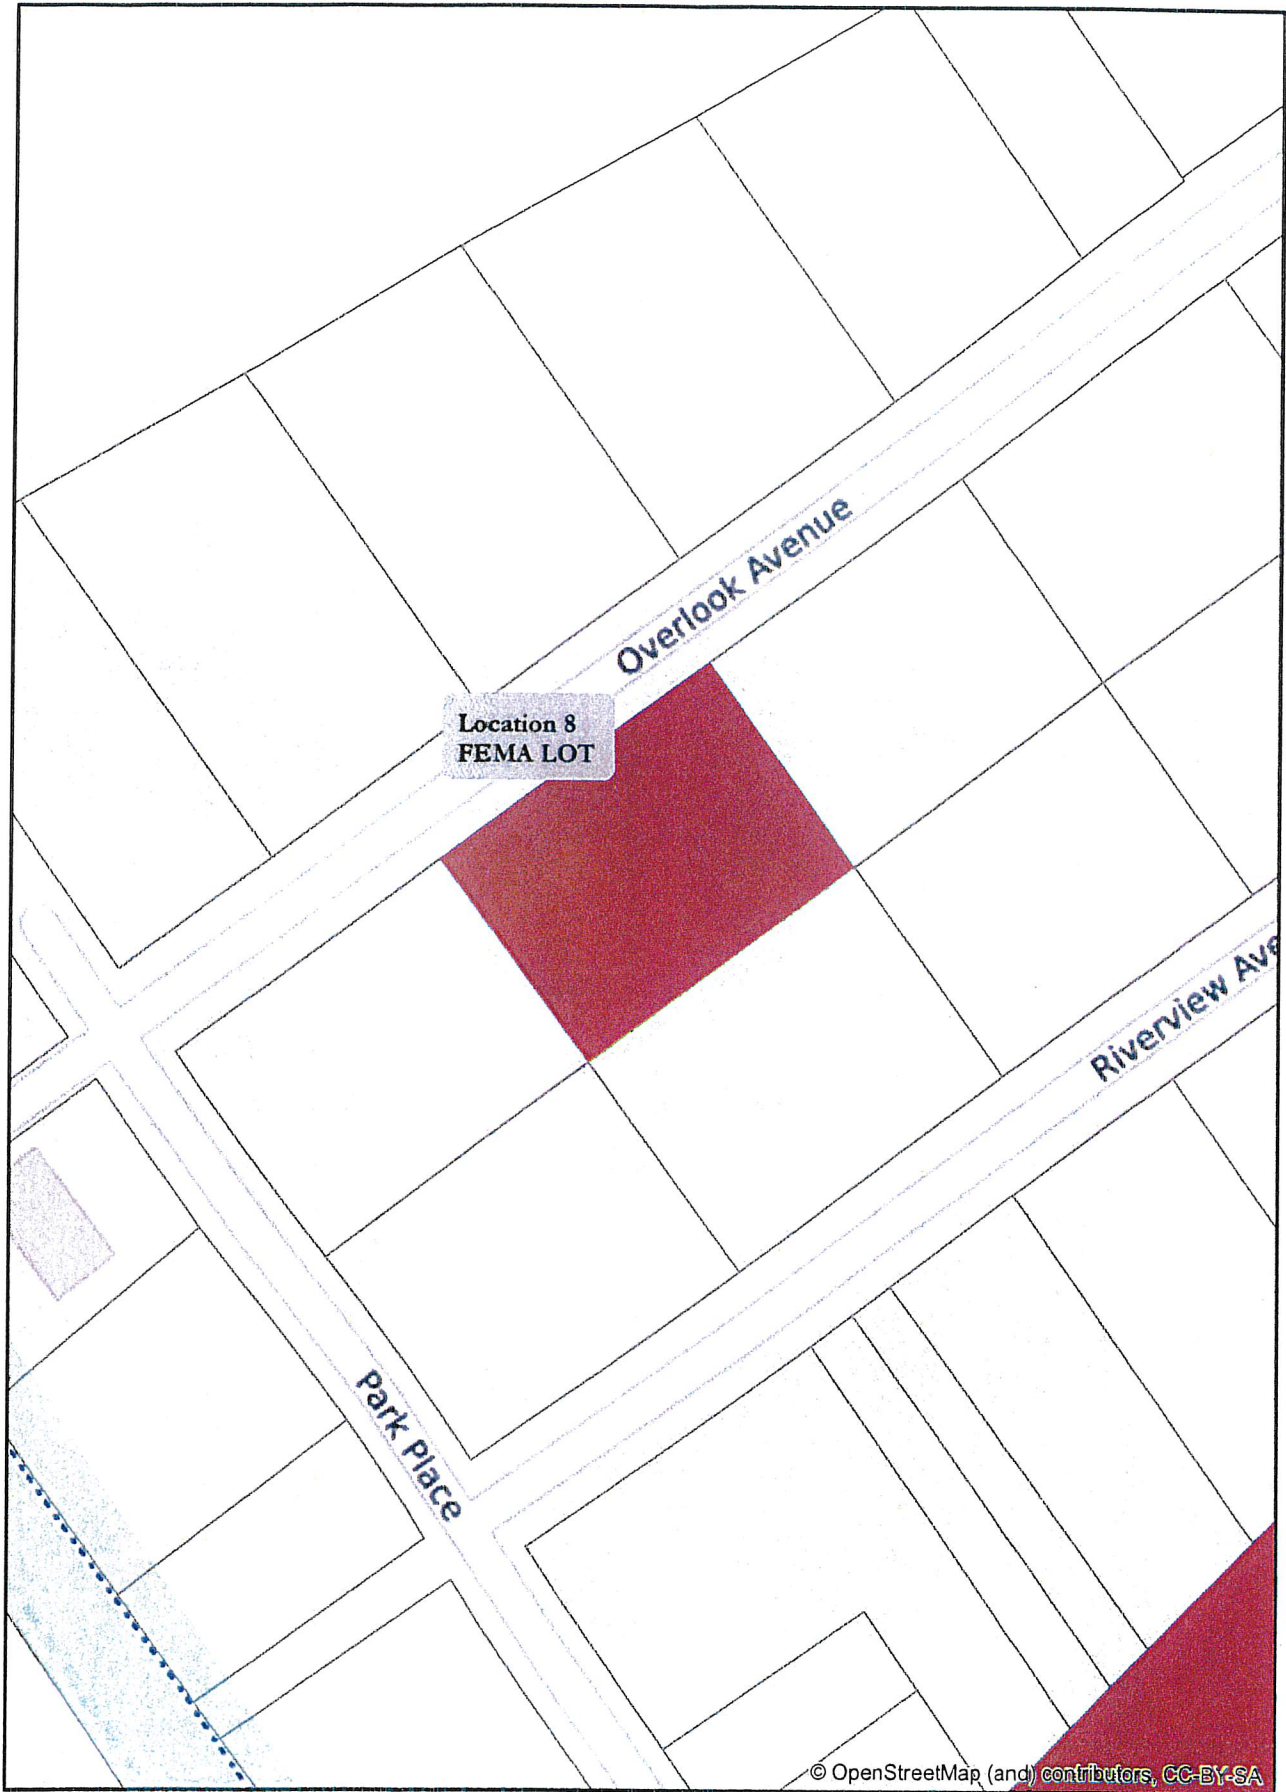

Location 1  
UMT TWP BUILDING

Location 2 Bike Path

Location 5

ve

Sylorsville Road

**Location 5**  
**Heritage Hills Treatment Plant**

**Location 6**  
**Streetscape, Rt. 532**

Streetscape Project  
Rt. 532, Washington Crossing, PA

**Location 7  
TWP LAND 18 AC**

Location 8  
FEMA LOT

Overlook Avenue

Riverview Ave

Park Place

962 River Road

Location 9  
962 River Road

SKYLINE

925 Creamery Road

Location 10  
Enclave  
925 Creamery Road

SKYLINE

Keith Lane & Hayhurst Drive

Colts Neck Subdivision

Location 11  
Dutchess Farm Estates  
Keith/Hayhurst

SKYLINE

No Mow Swales  
Lookout Park

• MOW ONE PASS ONLY  
ADJACENT TO WALKWAY  
PROVIDE ONE PASS WALKWAY TO BLEACHERS  
**Lookout Park**  
SWALE AREAS TO BE "NO MOW"  
SECTIONS