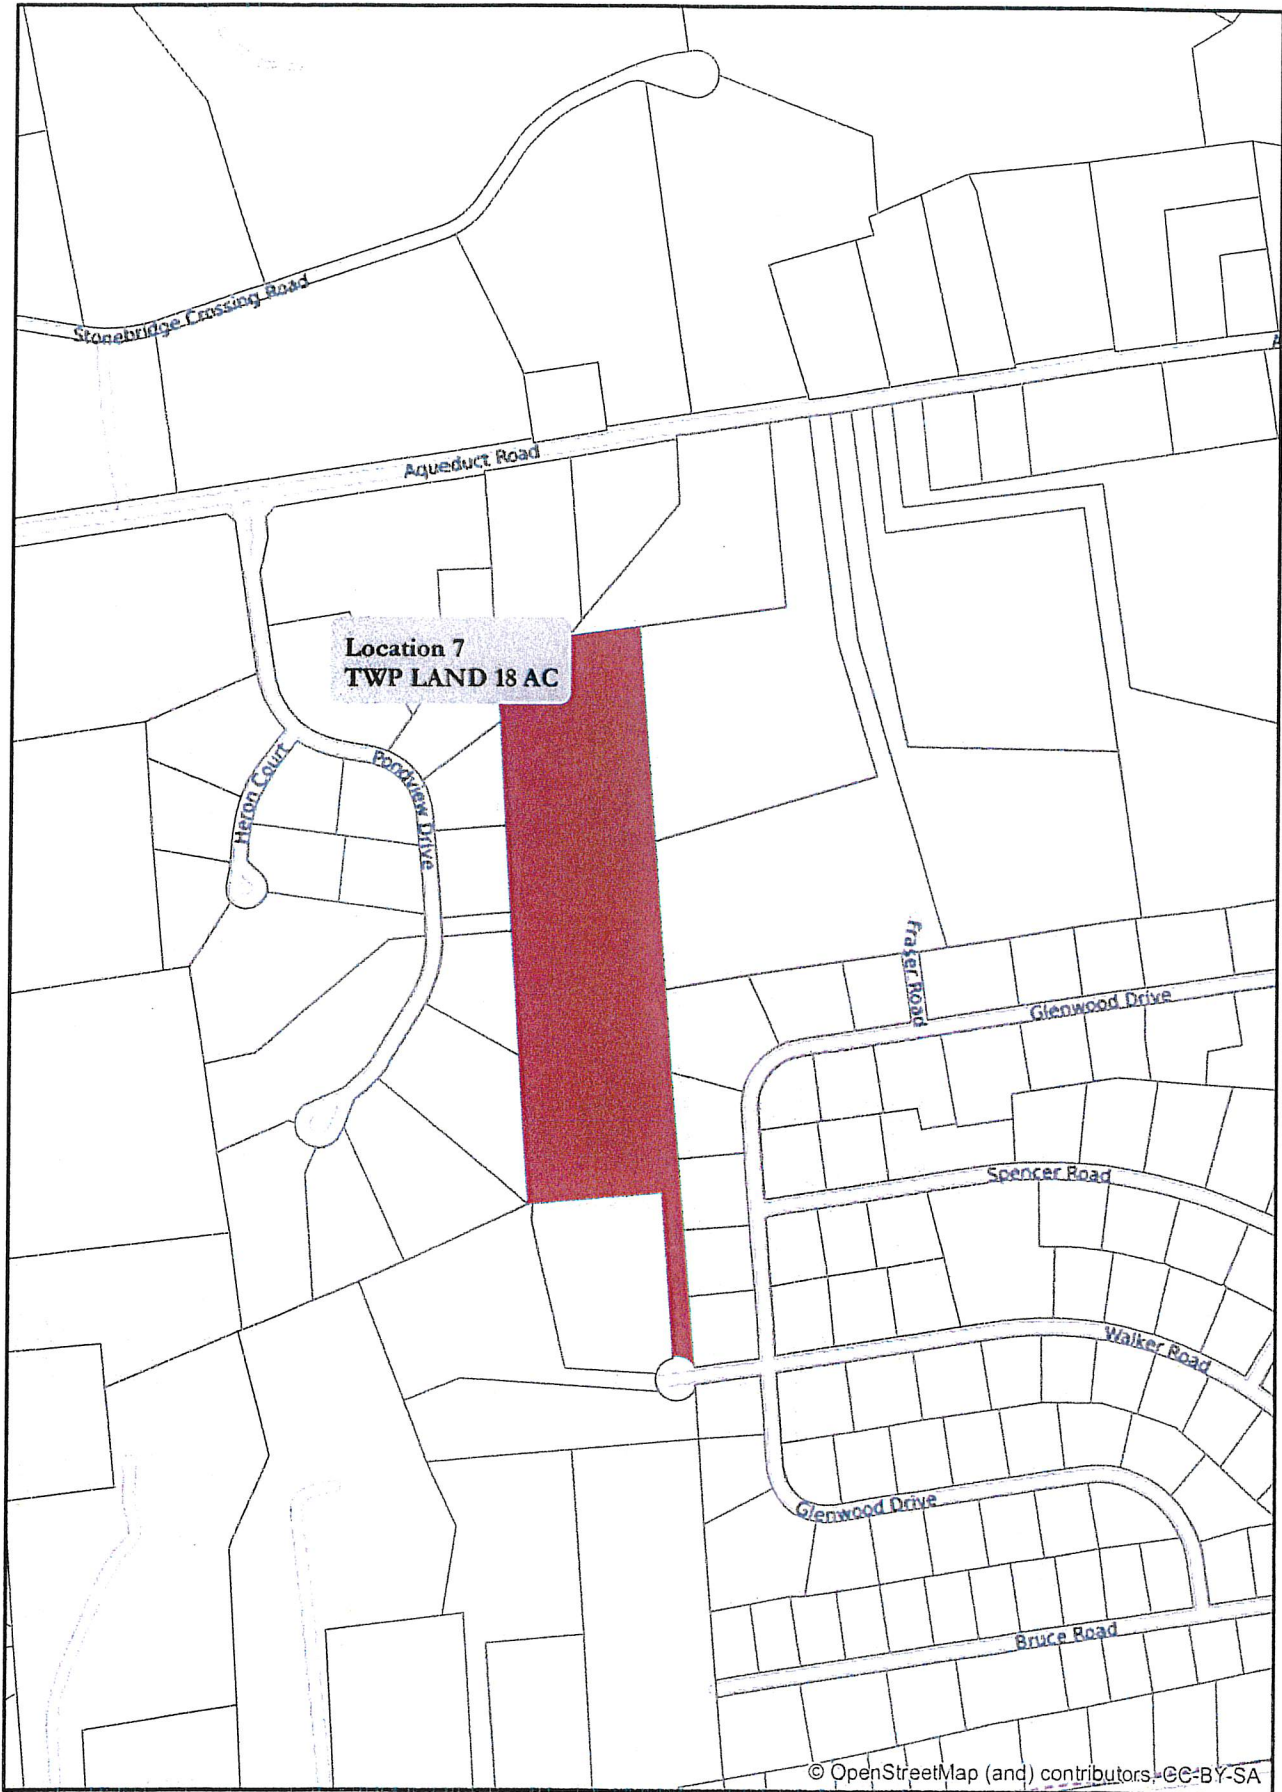

Location 1  
UMT TWP BUILDING

Location 2 Bike Path

Location 5

ve

Sylorsville Road

**Location 5**  
**Heritage Hills Treatment Plant**

**Location 6**  
**Streetscape, Rt. 532**

Streetscape Project  
Rt. 532, Washington Crossing, PA

**Location 7  
TWP LAND 18 AC**

Location 8  
FEMA LOT

Overlook Avenue

Riverview Ave

Park Place

962 River Road

Location 9  
962 River Road

SKYLINE

925 Creamery Road

Location 10  
Enclave  
925 Creamery Road

SKYLINE

Keith Lane & Hayhurst Drive

Colts Neck Subdivision

Location 11  
Dutchess Farm Estates  
Keith/Hayhurst

SKYLINE

No Mow Swales  
Lookout Park