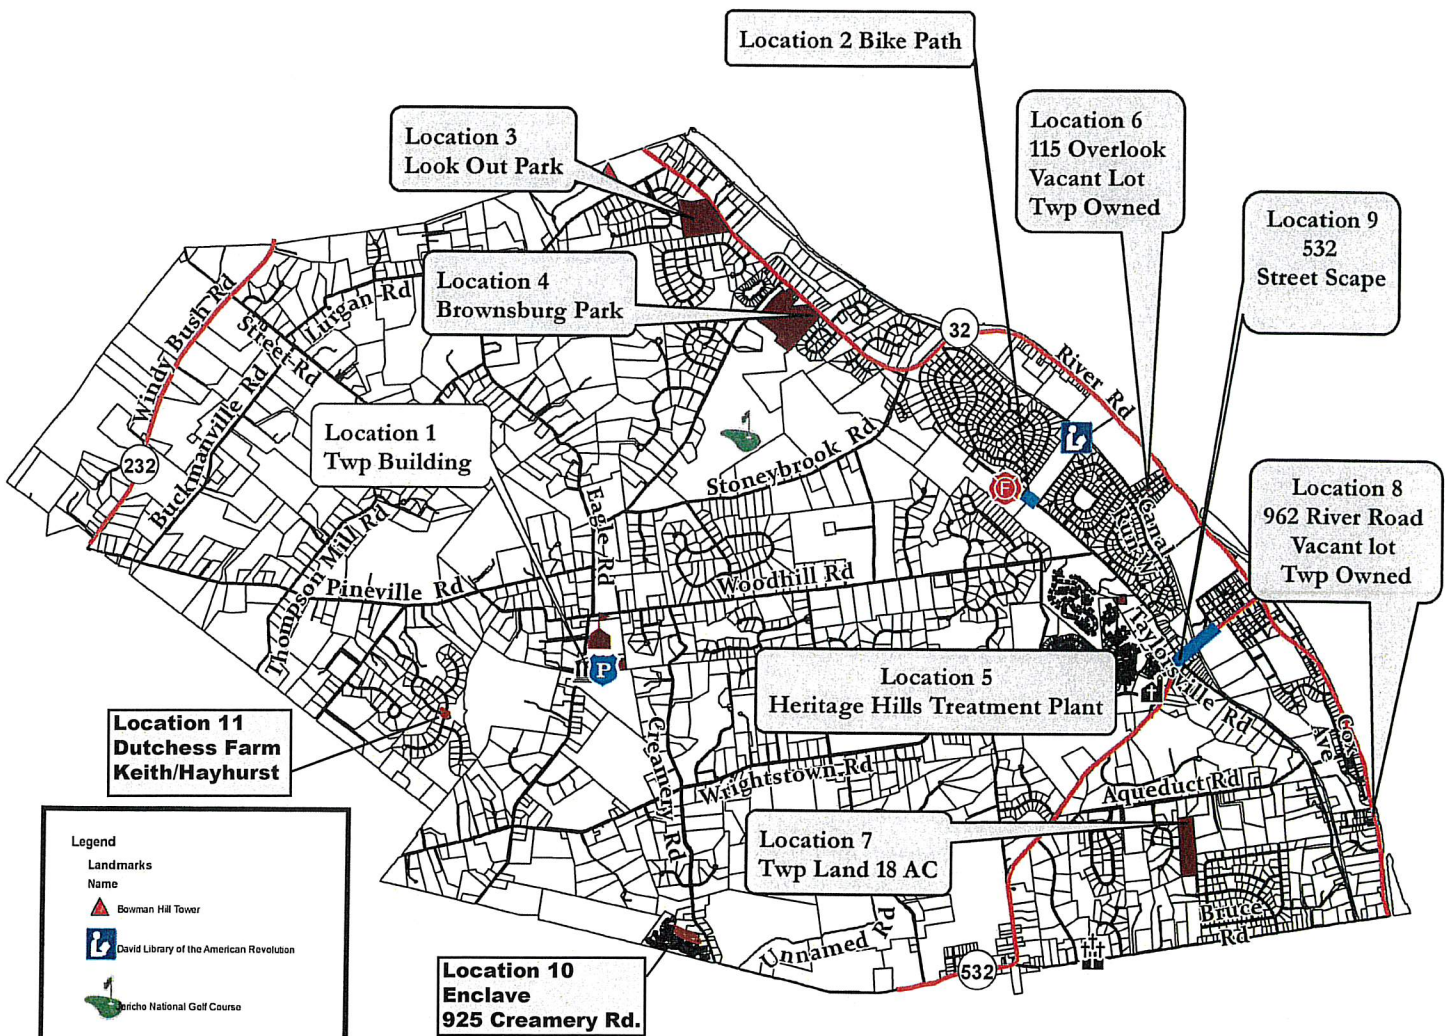

UPPER MAKEFIELD TOWNSHIP

Legend

Landmarks

Name

- Bowman Hill Tower
- David Library of the American Revolution
- Mericho National Golf Course
- Makefield Friends Meetinghouse
- Makefield Yardley Cemetery
- Sol Feinstone Elementary School
- UM Fire (CO 71)
- UM Police
- UM Township Building
- Washington Crossing United Methodist Church
- State Highways