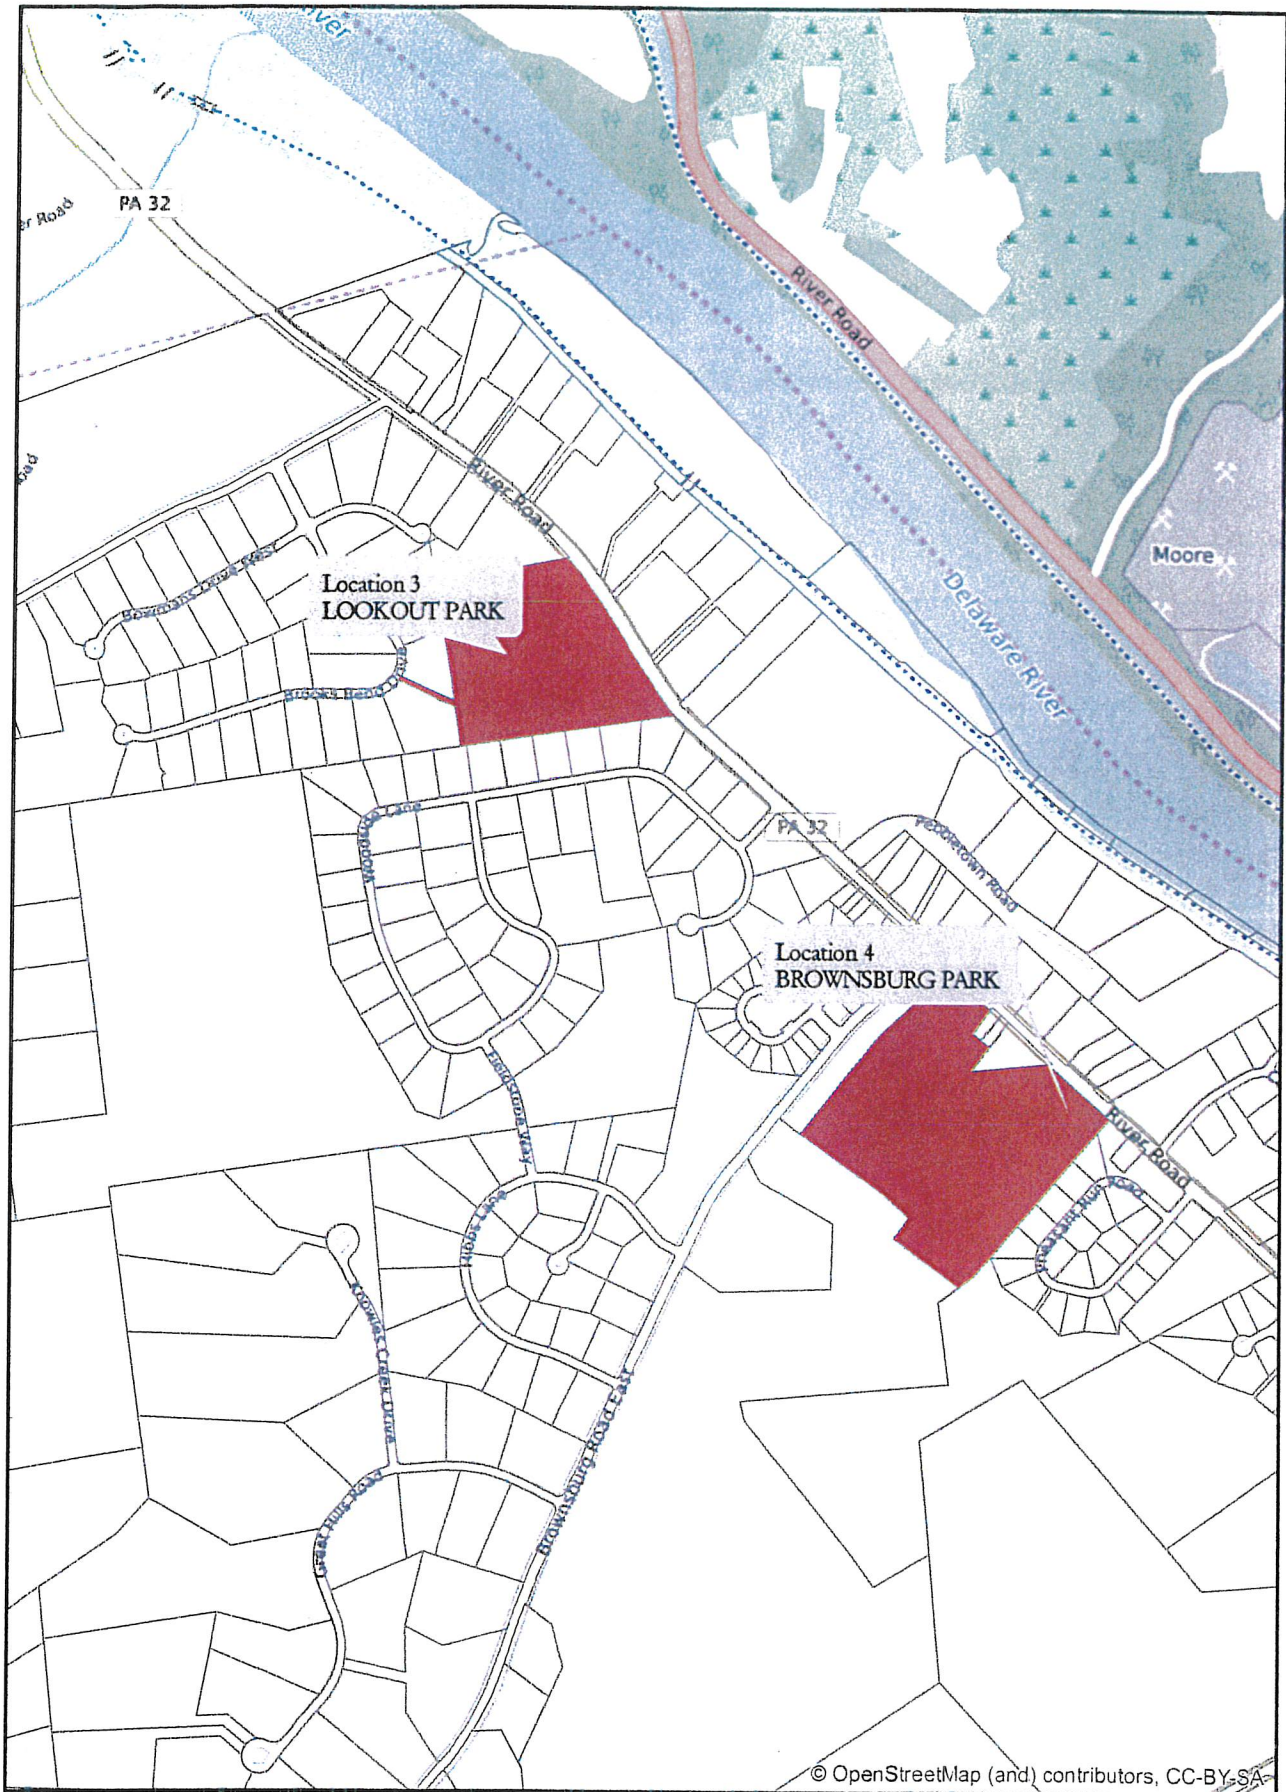

# UPPER MAKEFIELD TOWNSHIP

**Legend**

**Landmarks**

Name

-  Bowman Hill Tower
-  David Library of the American Revolution
-  Mericho National Golf Course
-  Makefield Friends Meetinghouse
-  Makefield Yardley Cemetery
-  Sol Feinstone Elementary School
-  UM Fire (CO 71)
-  UM Police
-  UM Township Building
-  Washington Crossing United Methodist Church
-  State Highways

Location 1  
UMT TWP BUILDING

Location 2 Bike Path

Location 5

ve

Sylorsville Road

**Location 5**  
**Heritage Hills Treatment Plant**

**Location 6**  
**Streetscape, Rt. 532**

Streetscape Project  
Rt. 532, Washington Crossing, PA

**Location 7  
TWP LAND 18 AC**

Location 8  
FEMA LOT

Overlook Avenue

Riverview Ave

Park Place

962 River Road

Location 9  
962 River Road

SKYLINE

925 Creamery Road

Location 10  
Enclave  
925 Creamery Road

SKYLINE

Keith Lane & Hayhurst Drive

Colts Neck Subdivision

Location 11  
Dutchess Farm Estates  
Keith/Hayhurst

SKYLINE

No Mow Swales  
Lookout Park