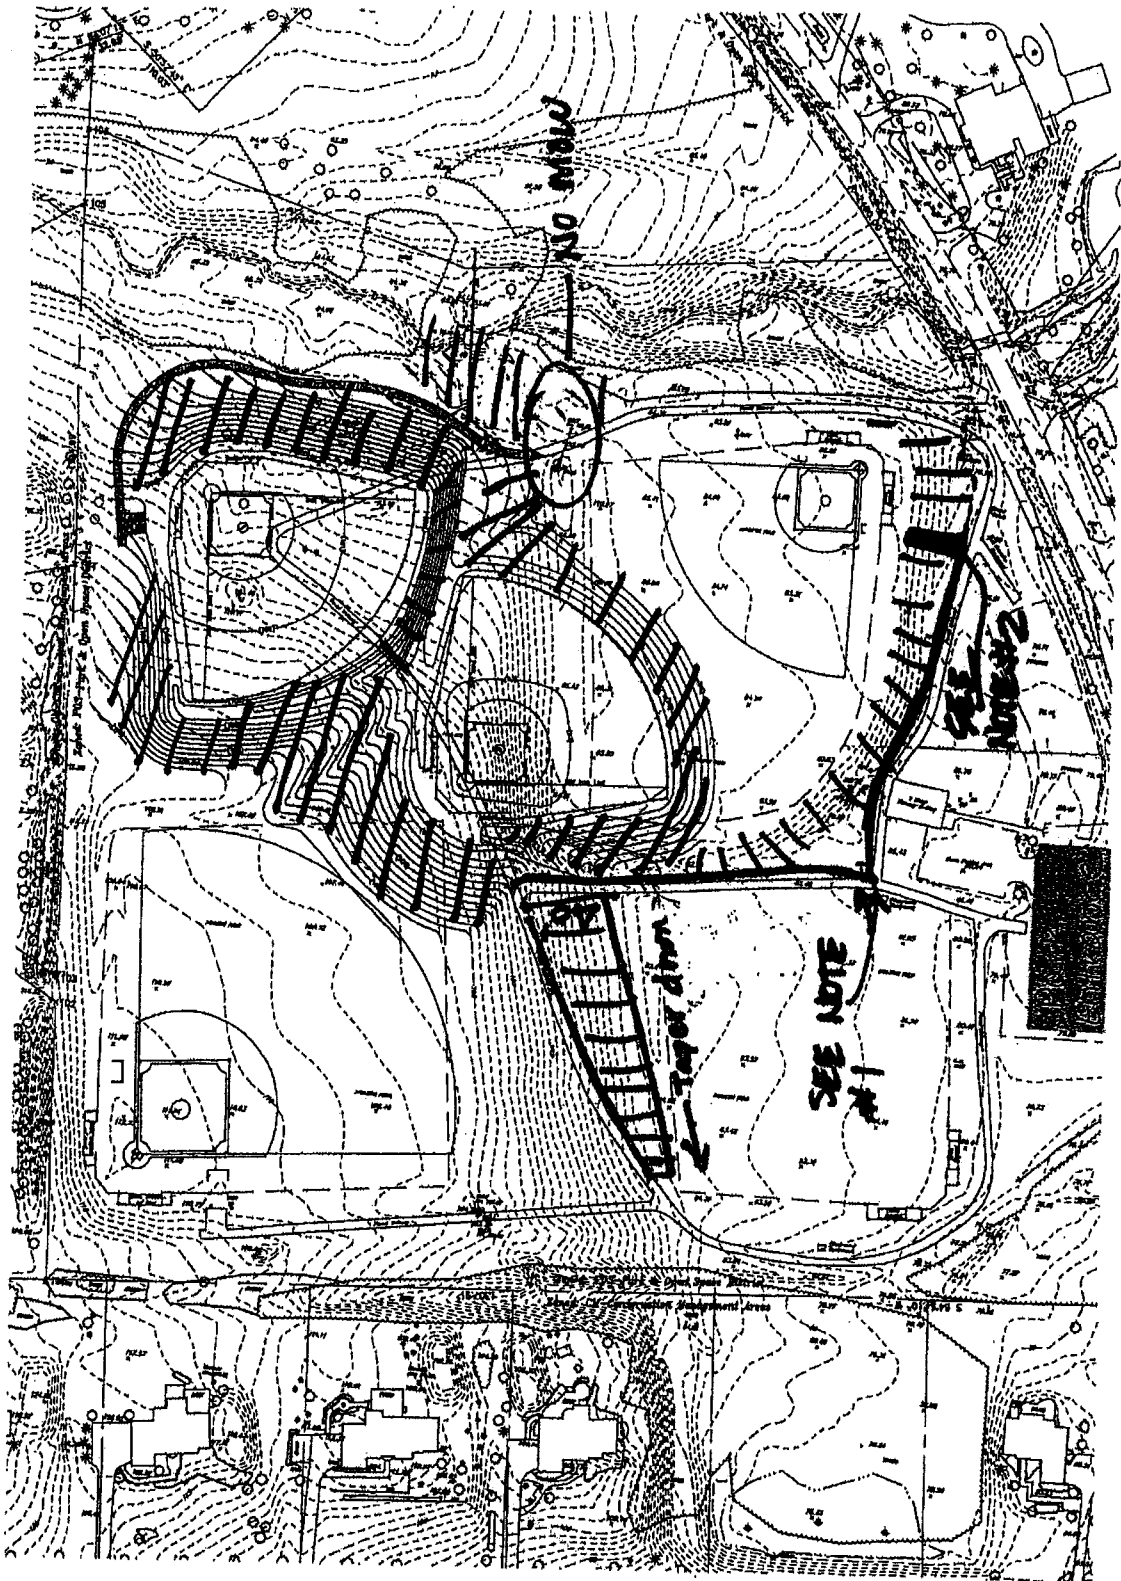

**Location 7  
TWP LAND 18 AC**

Location 8  
FEMA LOT

Overlook Avenue

Riverview Ave

Park Place

962 River Road

Location 9  
962 River Road

SKYLINE

925 Creamery Road

Location 10  
Enclave  
925 Creamery Road

SKYLINE

Keith Lane & Hayhurst Drive

Colts Neck Subdivision

Location 11  
Dutchess Farm Estates  
Keith/Hayhurst

SKYLINE

No Mow Swales  
Lookout Park

• MOW ONE PASS ONLY  
ADJACENT TO WALKWAY  
PROVIDE ONE PASS WALKWAY TO BLEACHERS  
**Lookout Park**  
SWALE AREAS TO BE "NO MOW"  
SECTIONS